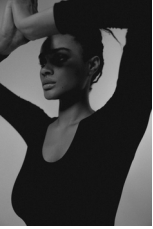

HARSH COLLECTIVE

Rashida Zagon

Points We View: Frame 5, 2021

Hahnemuhle Fine Art Pearl

24 x 16 Inches

$ 2,000.00