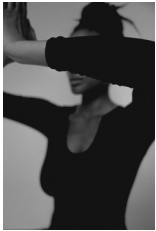

Rashida Zagon

$ 2,000.00

Points We View: Frame 4, 2021

Hahnemuhle Fine Art Pearl

24 x 16 Inches