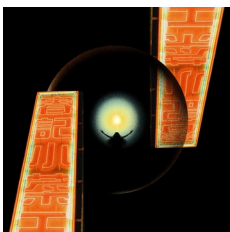

Nabila Wirakusumah

$ 350.00

Neon Temple II, 2024

35mm film collage, Fuji professional RA-4 digital print on crystal archive silver halide paper

16 x 16 Inches