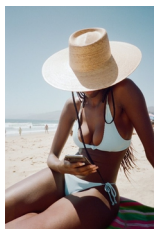

Tianna Howard

Hats Off

Inkjet archive print, acid- and lignin-free, custom wood frame

30 x 20 Inches

$ 680.00