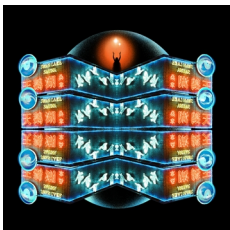

Nabila Wirakusumah

$ 350.00

Neon Temple I, 2024

35mm film collage, Fuji professional RA-4 digital print on crystal archive silver halide paper

16 x 16 Inches